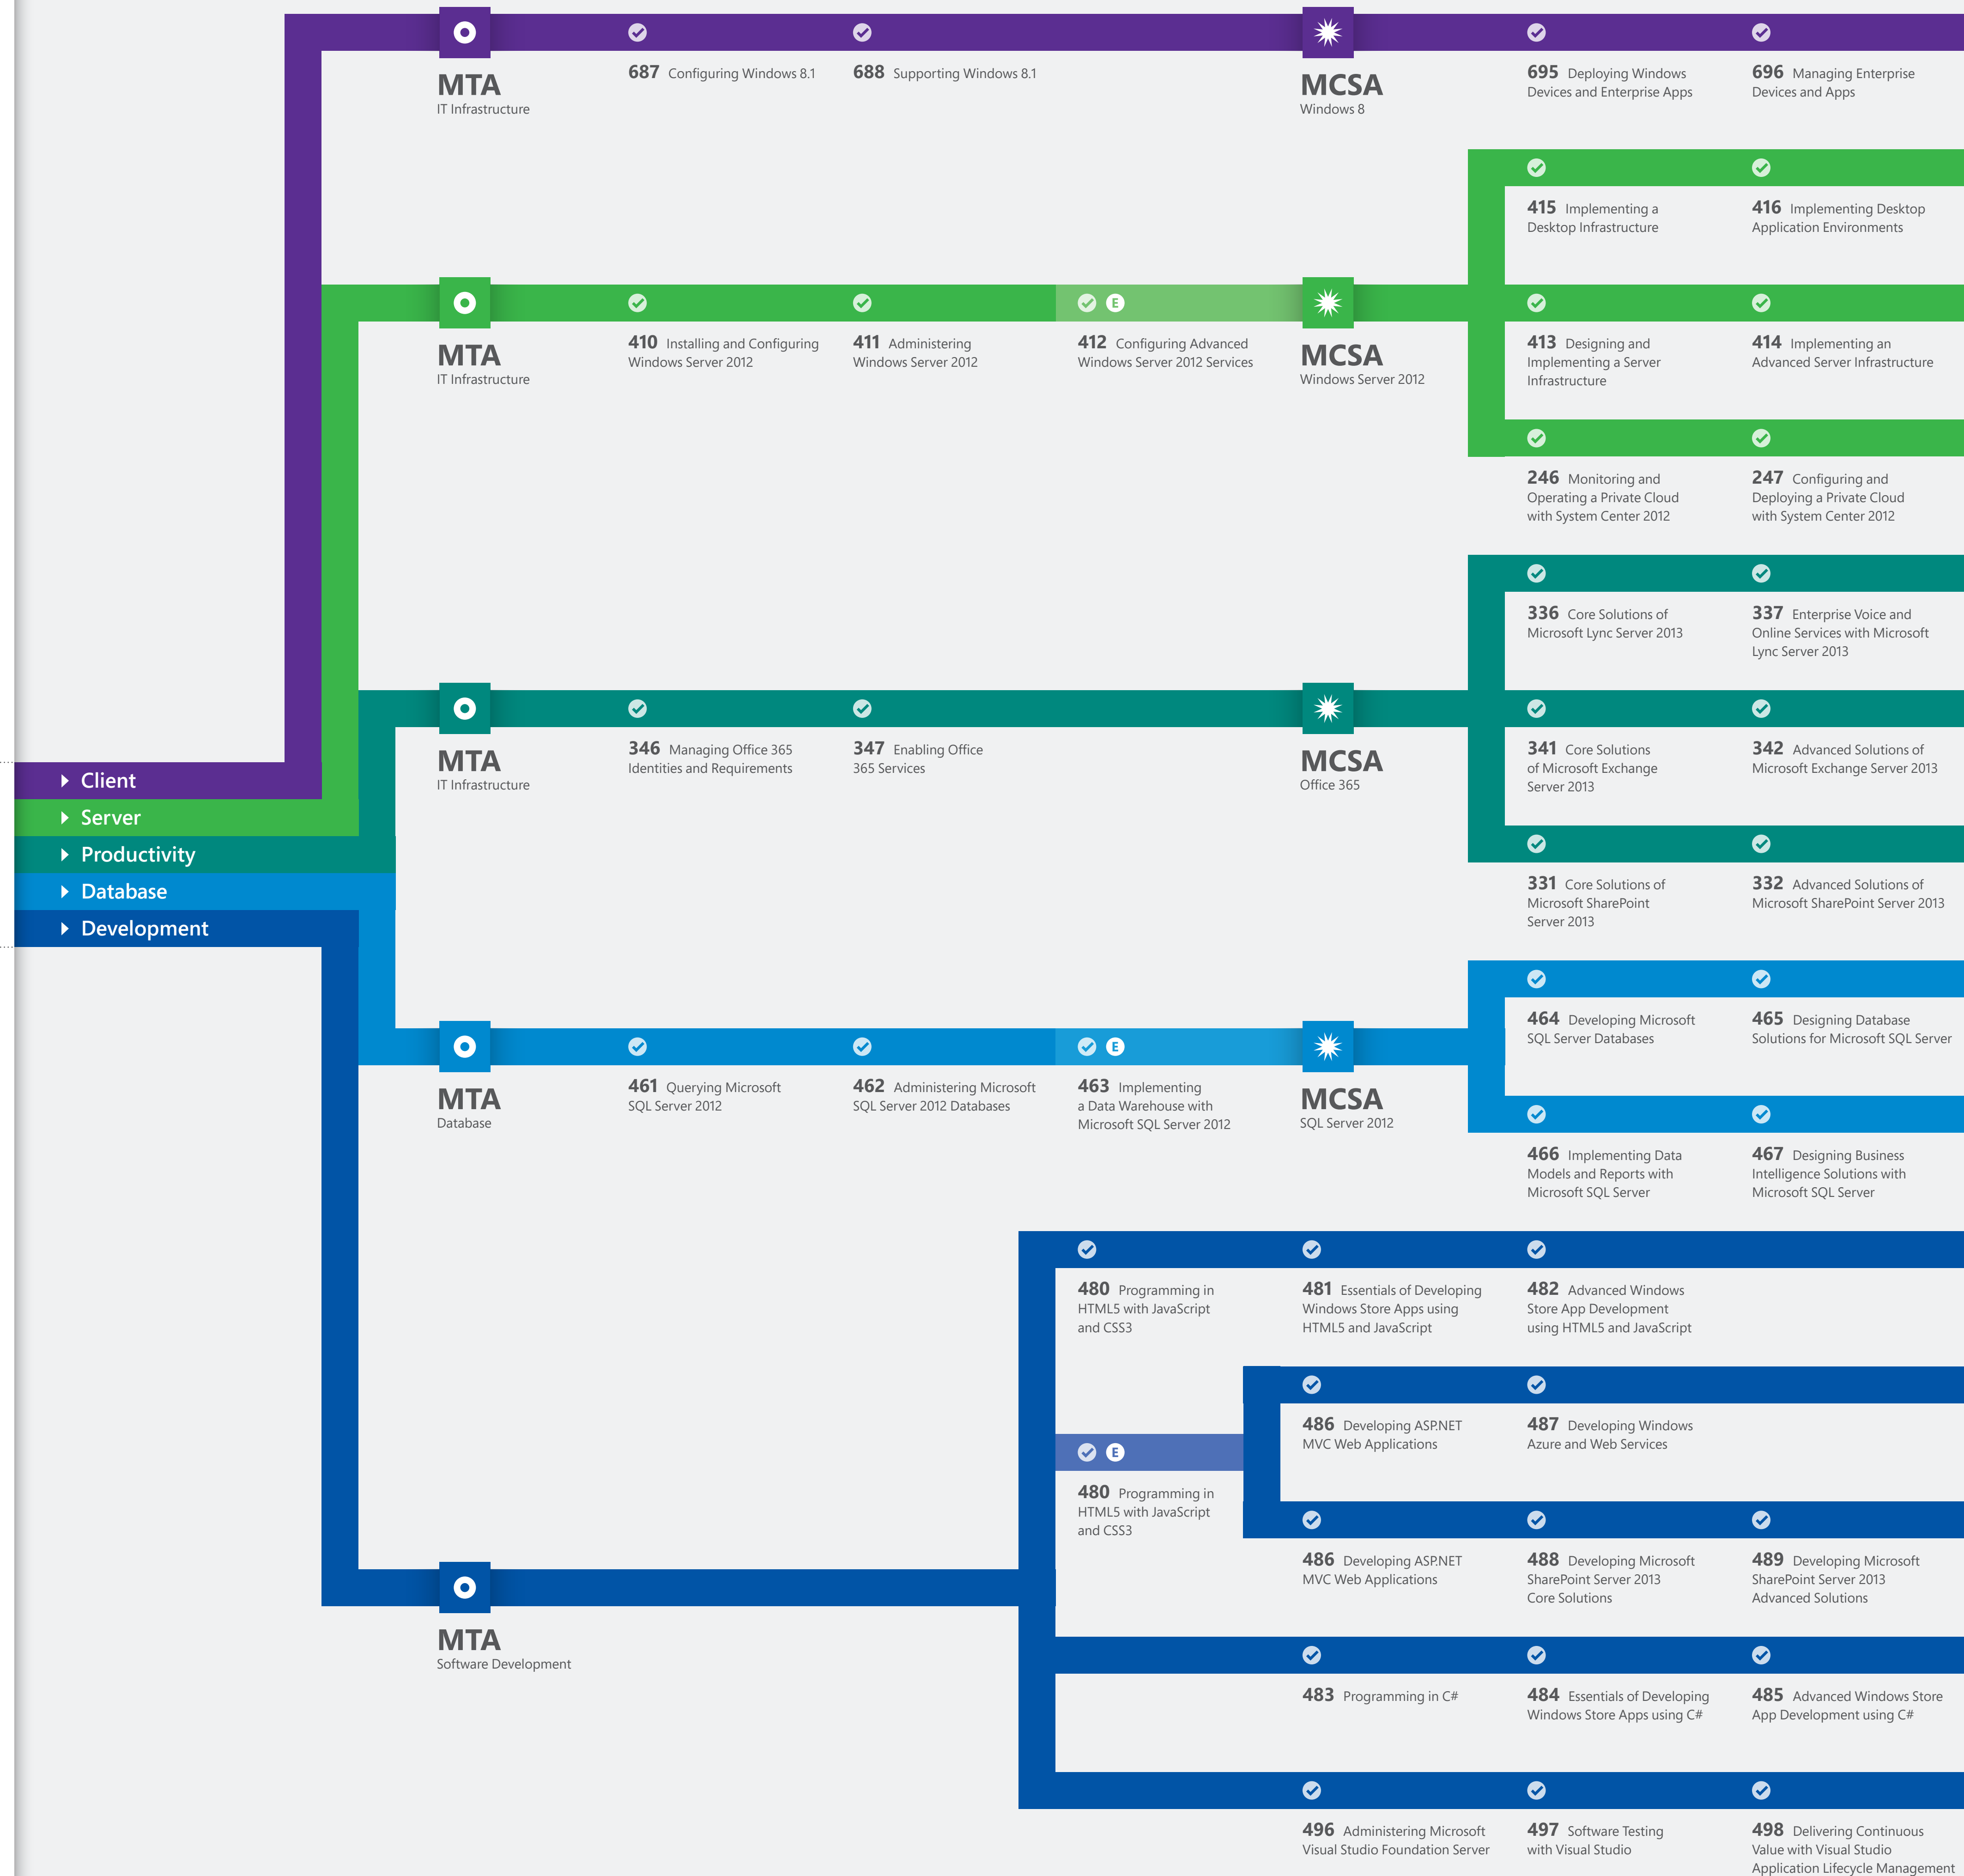

- **Exam 532:** Developing Microsoft Azure Solutions
- **Exam 533:** Implementing Microsoft Azure Infrastructure Solutions
- **Exam 534:** Architecting Microsoft Azure Solutions

- **Microsoft Technology Associate**
  Non-compulsory training courses and exams that help prepare individuals for professional certification.
- **Microsoft Official Course and Exam Number**
  Official training courses are available through Microsoft Learning Partners worldwide. Exams are available at Pearson VUE test centers worldwide. To register for an exam and to find additional training options, please go to www.microsoft.com/learning
- **Elective Microsoft Official Course and Exam Number**
  Alternative exams are offered—please consult the Microsoft Learning site for additional details.
- **Microsoft Certified Solutions Associate**
  MCSA certification validates core skills and is required to achieve MCSE certification.

Certification Destinations:

MCSE
Enterprise Devices and Apps

MCSE
Desktop Infrastructure

MCSE
Server Infrastructure

MCSE
Private Cloud

MCSE
Communications

MCSE
Messaging

MCSE
SharePoint

MCSE
Data Platform

MCSE
Business Intelligence

MCS D
Windows Store Apps Using HTML5

MCS D
Web Applications

MCS D
SharePoint Applications

MCS D
Windows Store Apps Using C#

MCS D
Application Lifecycle Management